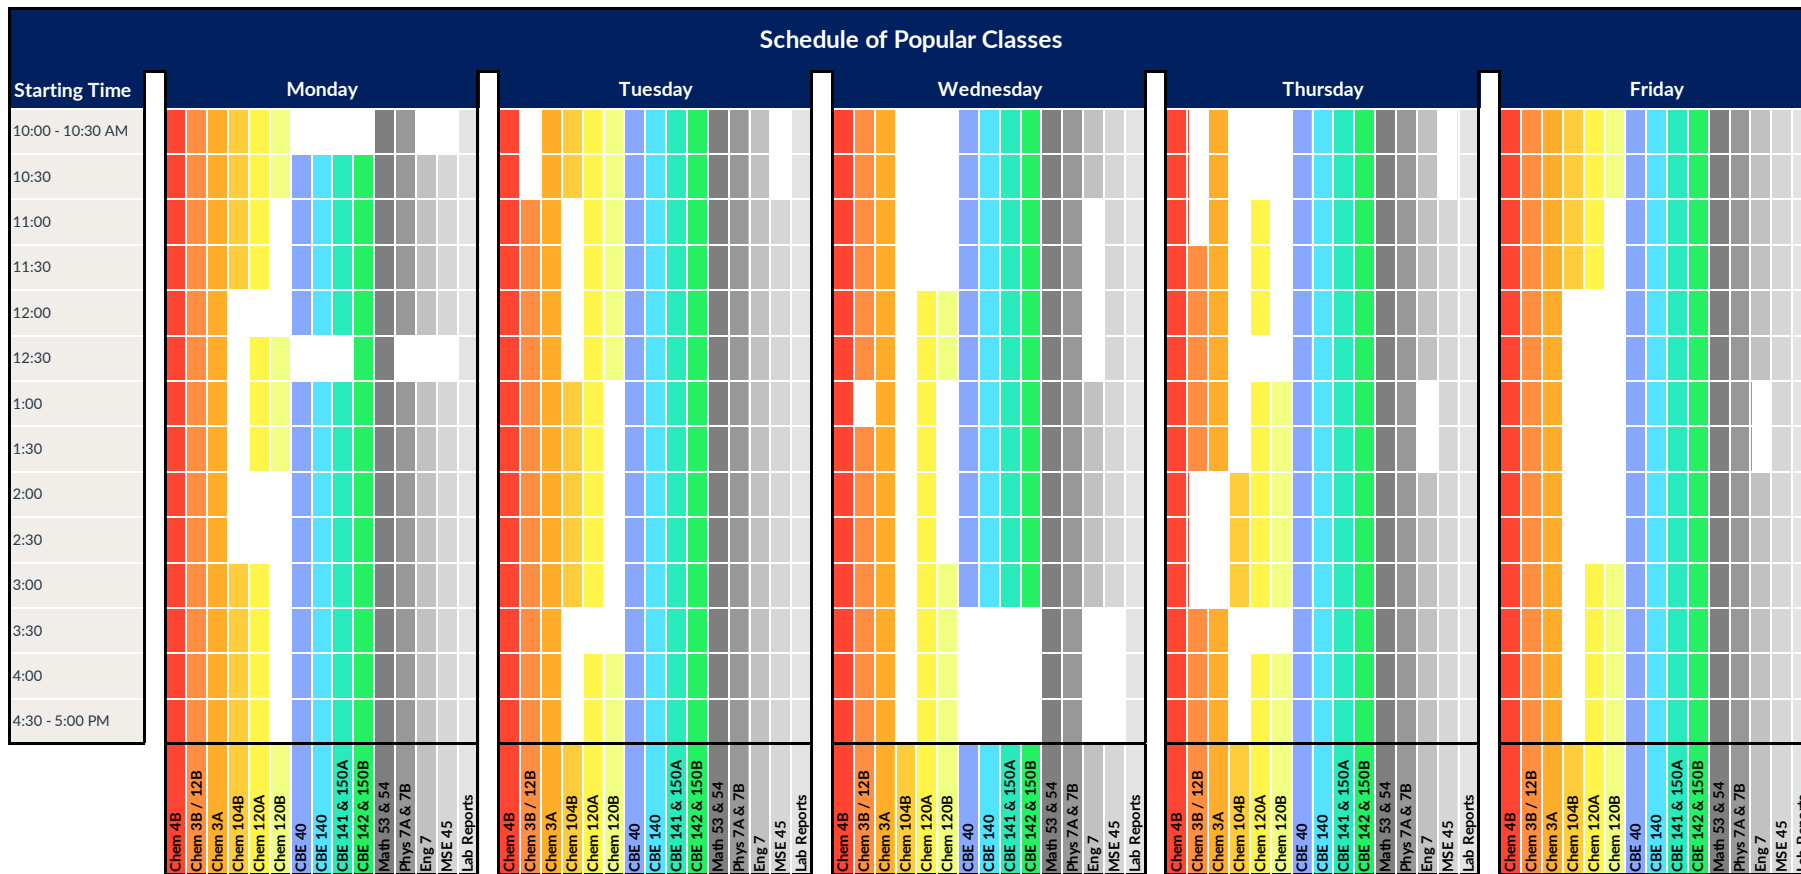

Spring 2022 CoC Peer Tutoring Schedule

Where? Tutoring center

When? At least one tutor is available at any time between 10am and 5pm on weekdays. See the schedules below to find specific tutors or classes.

How? No appointments needed – you can drop in at any time!

Spring 2022 CoC Peer Tutoring Schedule

Where? Tutoring center

When? At least one tutor is available at any time between 10am and 5pm on weekdays. See the schedules below to find specific tutors or classes.

How? No appointments needed – you can drop in at any time!

Starting Time	Schedule of Tutors														
	Monday			Tuesday			Wednesday			Thursday			Friday		
10:00 - 10:30 AM	Josh		Michelle	Andrew	Artur		Tiemi	Sharan	Andrew	Inji	Andrew		Elena	Vanessa	Michelle
10:30	Josh	Kushaan	Michelle	Andrew	Artur		Tiemi	Sharan	Andrew	Inji	Andrew		Elena	Vanessa	Michelle
11:00	Josh	Kushaan			Calvin	Ben	Tiemi	Sharan		Inji	Andrew	Ben	Elena	Vanessa	
11:30	Josh	Kushaan			Calvin	Ben	Tiemi	Sharan		Inji	Vanessa	Ben	Elena	Vanessa	
12:00		Kushaan			Calvin	Ben	Y Kaitlin	Sharan		Inji	Vanessa	Ben	Tiemi	Vanessa	Sharan
12:30			Kaitlin		Calvin	Shruteek	Kaitlin	Sharan		Inji	Vanessa	Sharan	Tiemi	Vanessa	Sharan
1:00	Xiaoqi	Inji	Kaitlin	Kushaan	Josh	Shruteek	Ben				Michael	Sharan	Tiemi		Sharan
1:30	Xiaoqi	Inji	Kaitlin	Kushaan	Josh	Shruteek	Ben	Vanessa			Michael	Sharan	Tiemi		Sharan
2:00	Xiaoqi	Inji	Xavier	Kushaan	Josh	Shruteek	Ben	Vanessa		Artur	Amala		Tiemi	Kushaan	Sharan
2:30	Xiaoqi	Inji	Xavier	Kushaan	Josh		Ben	Vanessa		Artur	Amala		Tiemi	Kushaan	Sharan
3:00	Elena	Amala	Xavier	Amala	Josh		Ben	Michelle		Artur	Amala		Michael	Kushaan	
3:30	Elena	Amala	Xavier	Amala		Xavier		Michelle			Amala	Xavier	Michael	Kushaan	
4:00	Elena	Amala	Xiaoqi	Amala	Tom	Xavier		Michelle		Calvin	Amala	Xavier	Michael	Kushaan	
4:30 - 5:00 PM	Elena	Amala	Xiaoqi	Amala	Tom	Xavier		Michelle		Calvin	Amala	Xavier	Michael	Kushaan	