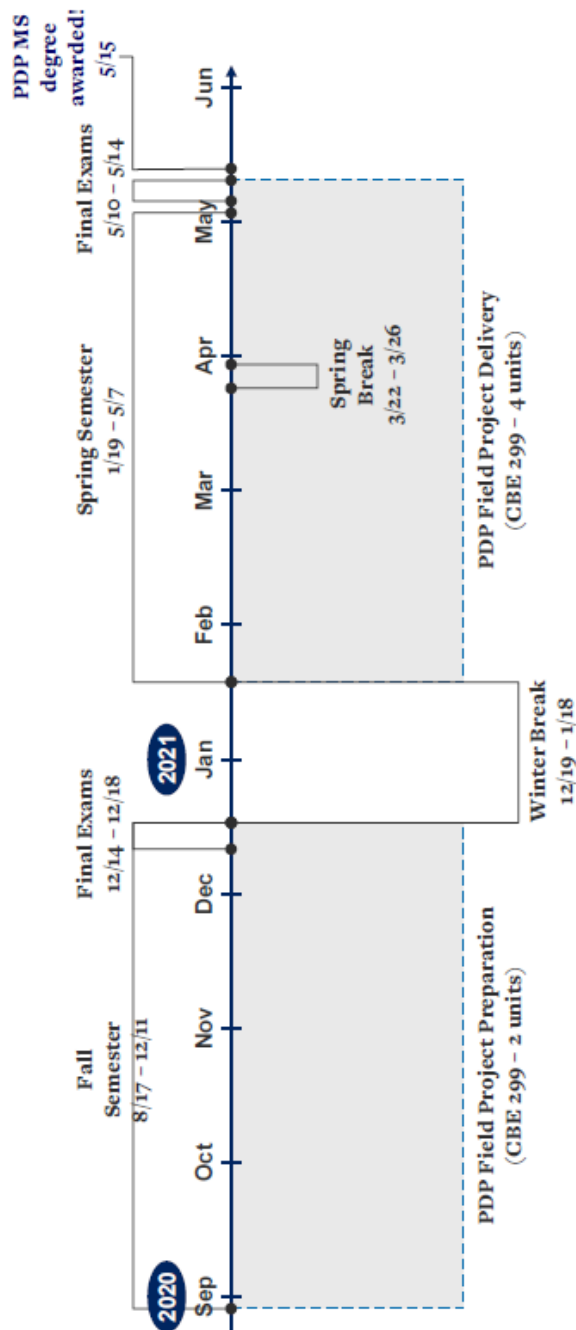

Academic Timeline for 2020-21

DEGREE HIGHLIGHTS

- Earn a **Master of Science in Chemical Engineering** degree from a top-ranked department in only 1 academic year
- Thrive in a close-knit community; Each cohort has a limit of **50 students**
- **Guide your coursework** by choosing an industry specialization or create a hybrid: