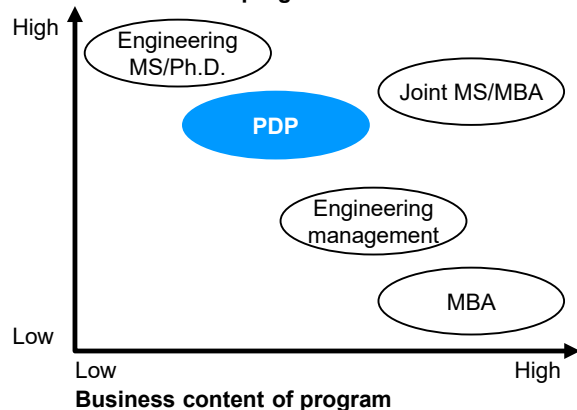

ABOUT THE PDP

By combining elements of **advanced technical knowledge with focused business related training**, the PDP strives to fill a specific niche in the "choice space" of graduate education options for engineers.

Technical content of program